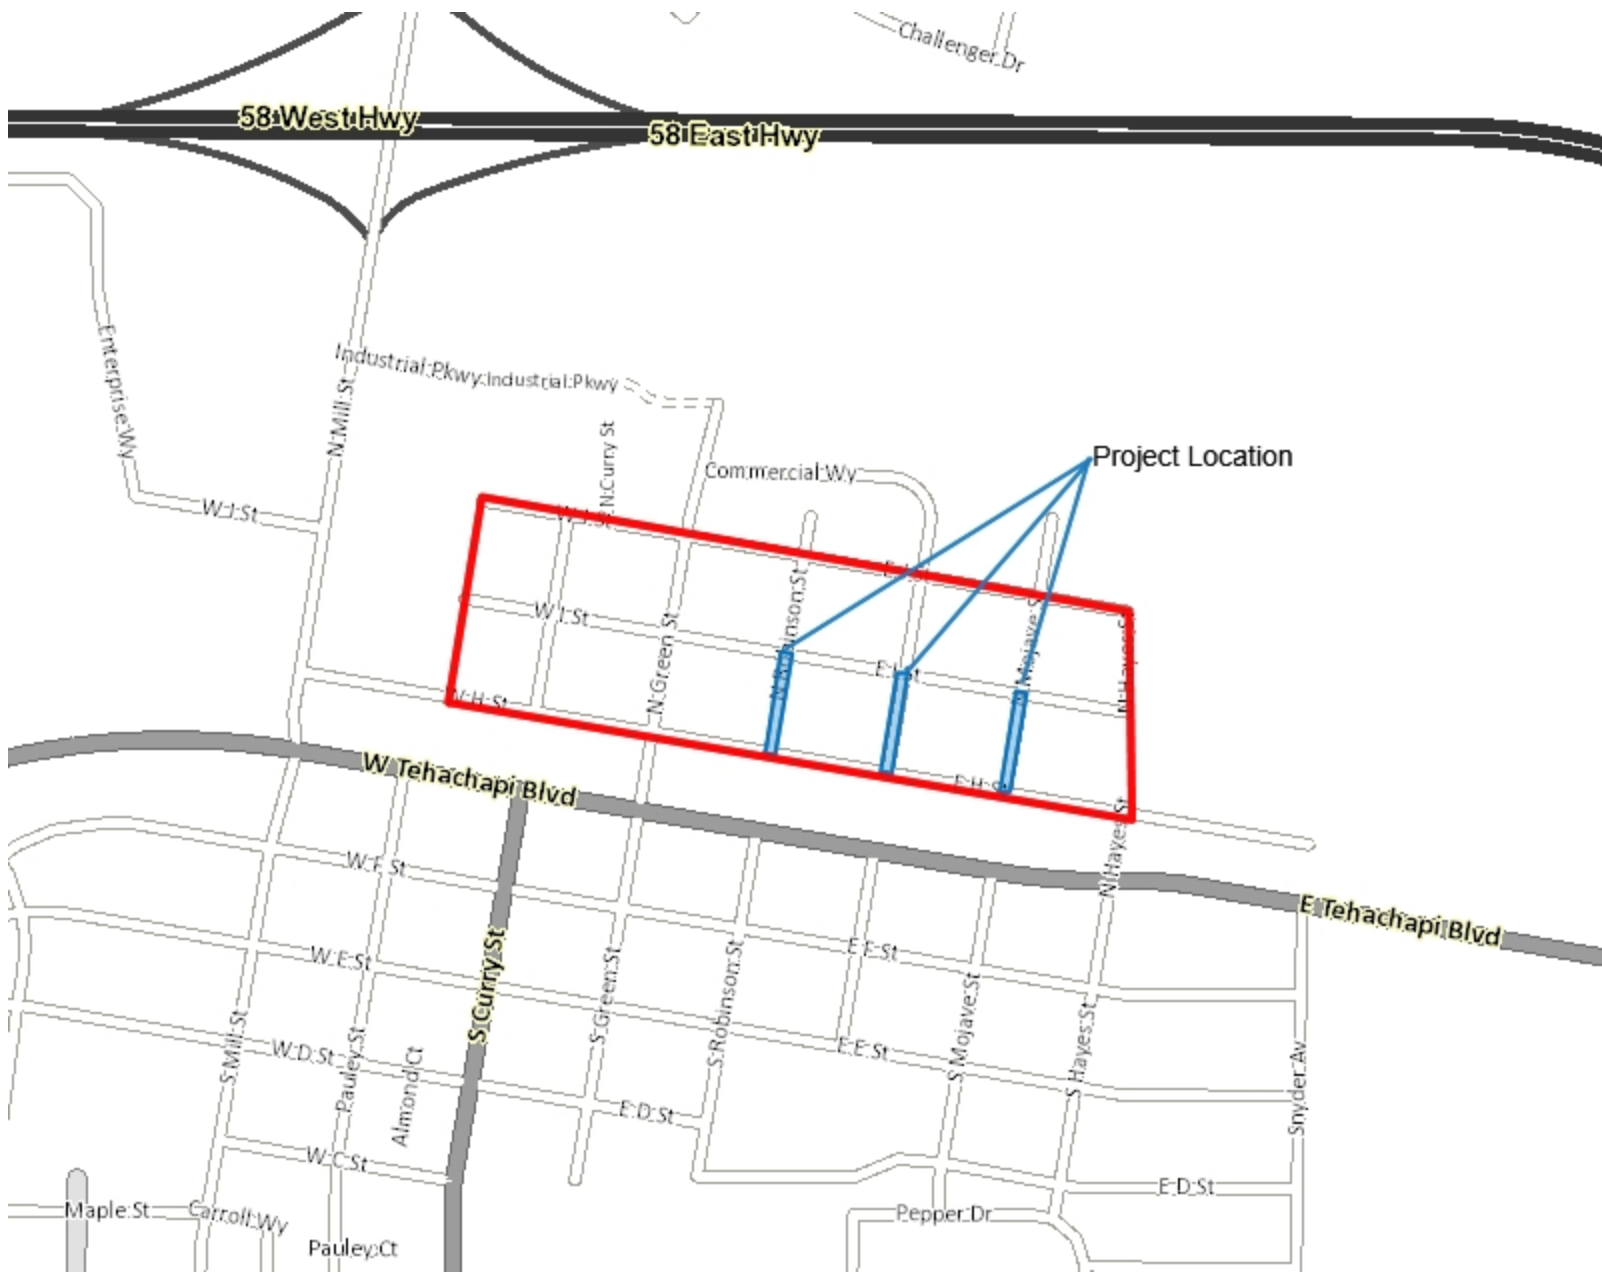

NORTHSIDE NEIGHBORHOOD

Legend

Roads 5k-10k

- Freeway
- Highway
- Major
- Minor
- Local
- Ramp
- Unpaved

1: 9,291

0.3 0 0.15 0.3 Miles

This map is a user generated static output from an Internet mapping site and is for general reference only. The County of Kern assumes no liability for damages, incurred by the user of this information, which occur directly or indirectly as a result of errors, omissions or discrepancies in the information.