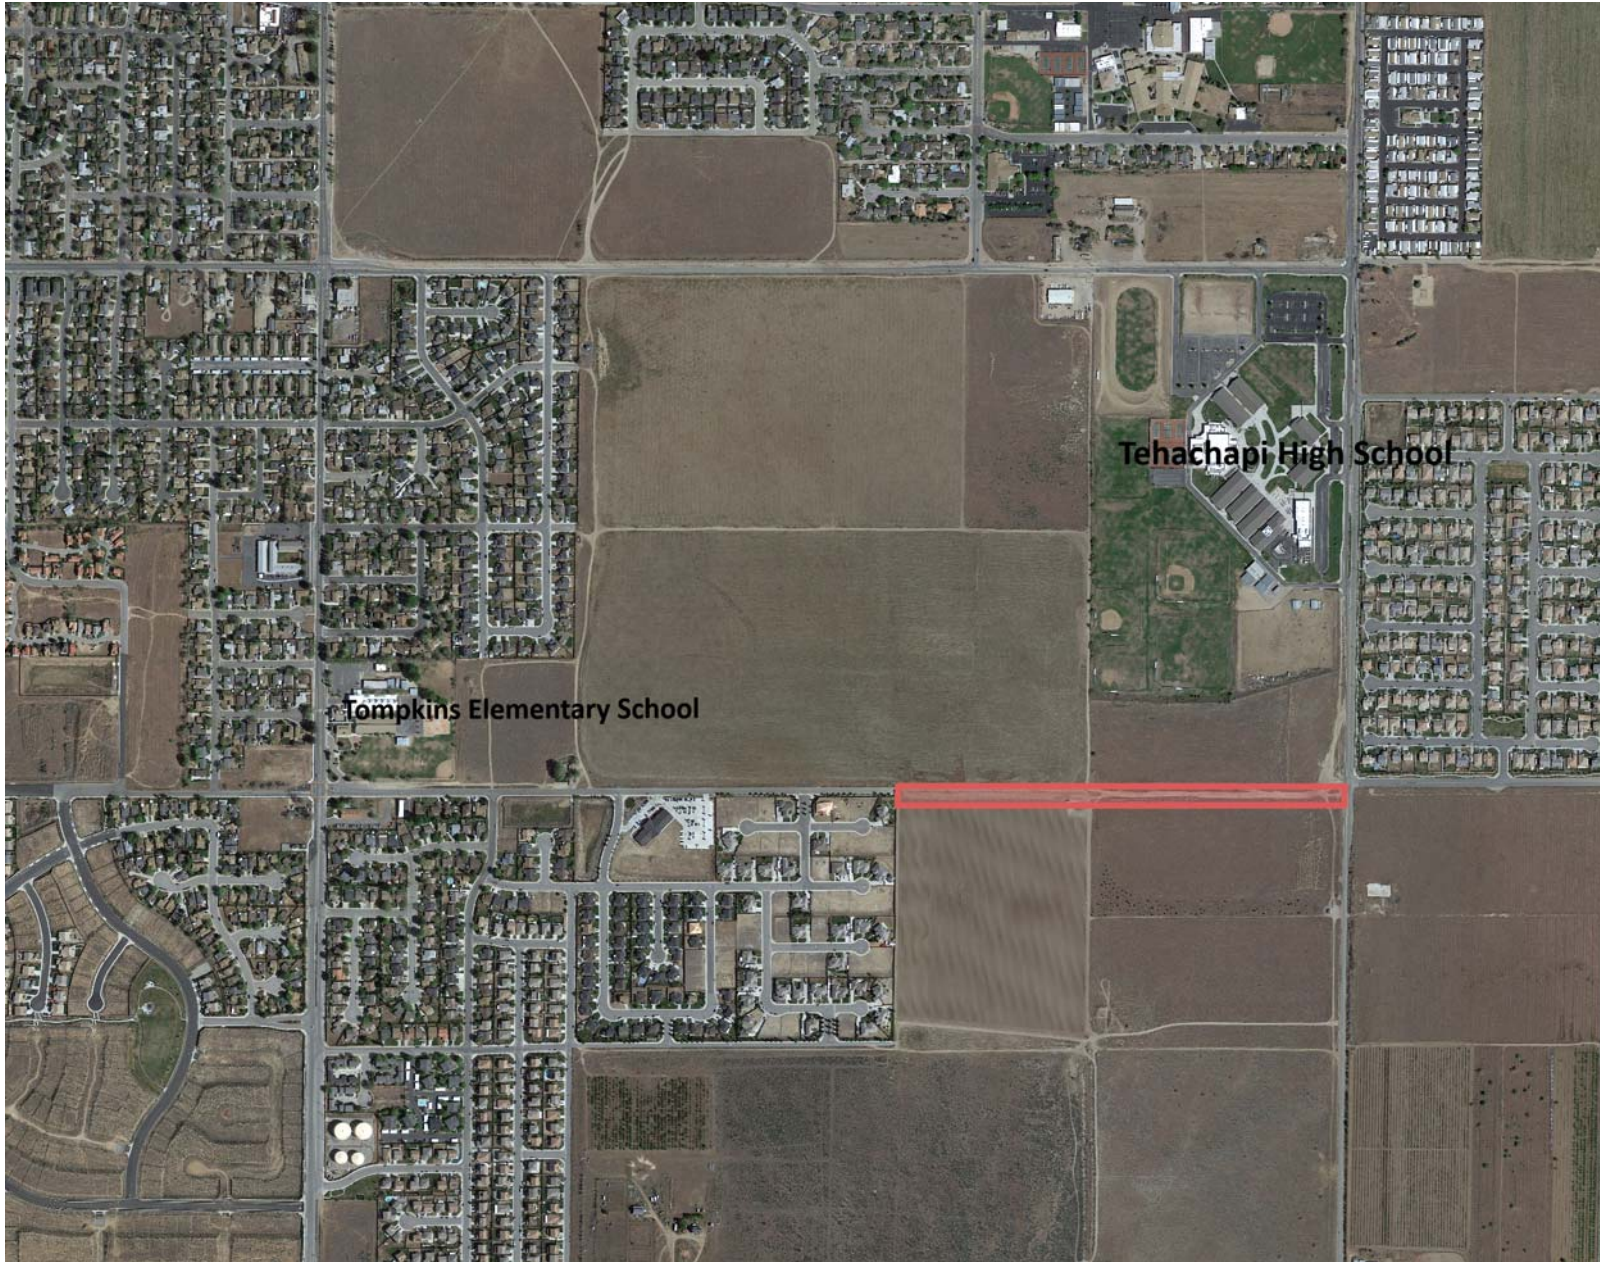

CMAQ-Pinon Street Extension

Legend

Roads 5k-10k

- Freeway
- Highway
- Major
- Minor
- Local
- Ramp
- Unpaved

City Incorporated

Townsites Unincorporated Area

1: 14,544

This map is a user generated static output from an Internet mapping site and is for general reference only. The County of Kern assumes no liability for damages, incurred by the user of this information, which occur directly or indirectly as a result of errors, omissions or discrepancies in the information.